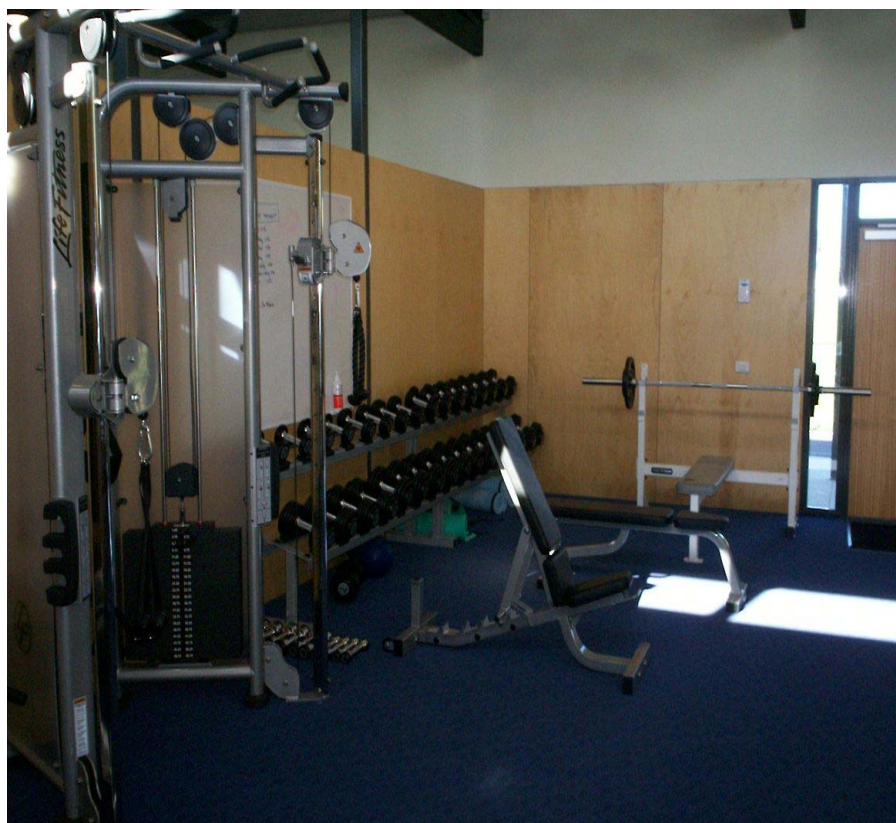

Group Fitness Hub - Oakleigh

*INCLUDES AN EXTENSIVE RANGE
OF CARDIO MACHINES*

**FULLY EQUIPPED
STRENGTH TRAINING AREA**

Location:

Warrawee Park
Warrigal Rd Oakleigh
Mel 69 F6
Just up from Chadstone shopping centre